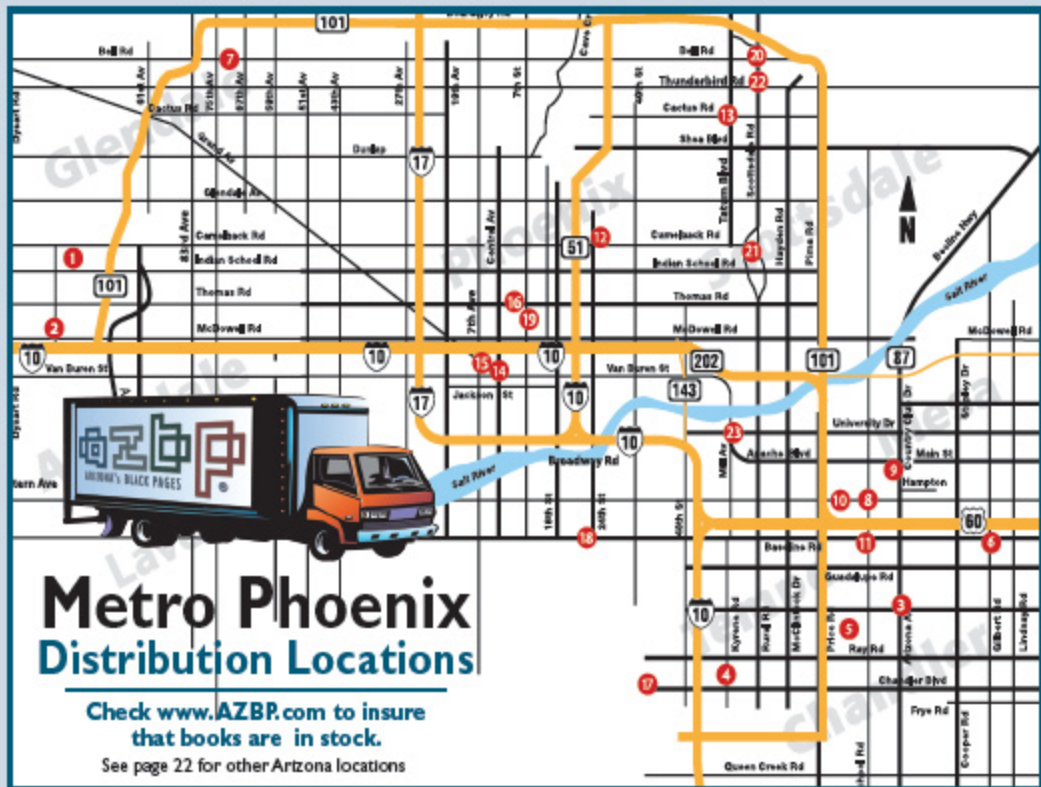

A

commerce: phoenix metro

Metro Phoenix Distribution Locations

Check www.AZBP.com to insure
that books are in stock.

See page 22 for other Arizona locations

Avondale

1. Ann's Beauty Supply
10565 W. Indian School Rd.
Suite 103
623-877-4844

2. Borders — Avondale
10100 W. McDowell Rd.
623-478-9880

Chandler

3. American Family
Insurance
1200 N. Arizona Avenue
Suite 4
480-855-6487

4. Borders — Chandler
870 N. 54th St.
480-961-4915

5. Universal Hair &
Beauty Supply
2055 N. Dobson Rd.
Suite 6
480-963-3790

Gilbert

6. State Farm Insurance
2401 E. Baseline Rd.
Suite 100
480-926-4384

Glendale

7. Borders — Glendale
7320 West Bell Rd.
623-487-9110

Mesa

8. Borders — Mesa
1361 S. Alma School Rd.
480-833-2244

9. Chester's Harley-
Davidson
922 S. Country Club Dr.
480-894-0404